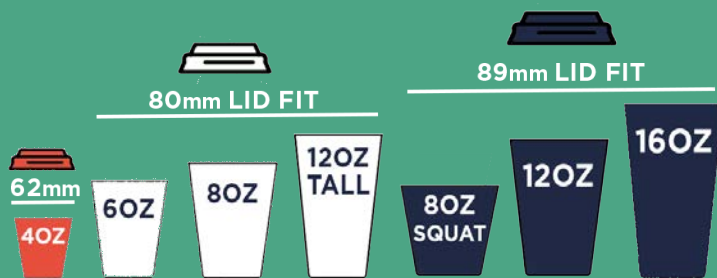

Grasp the Moment!

A sneak peek at our new range of Eco-Products PLA hot cups landing from September 2021.

Introducing four new retro designs across multiple sizes in our 'Grasp the Moment' range, as well as white and kraft brown stock designs.

Various sizes will be available across the different designs.

Contact your Account Manager for details and samples or email: connect@detpak.com