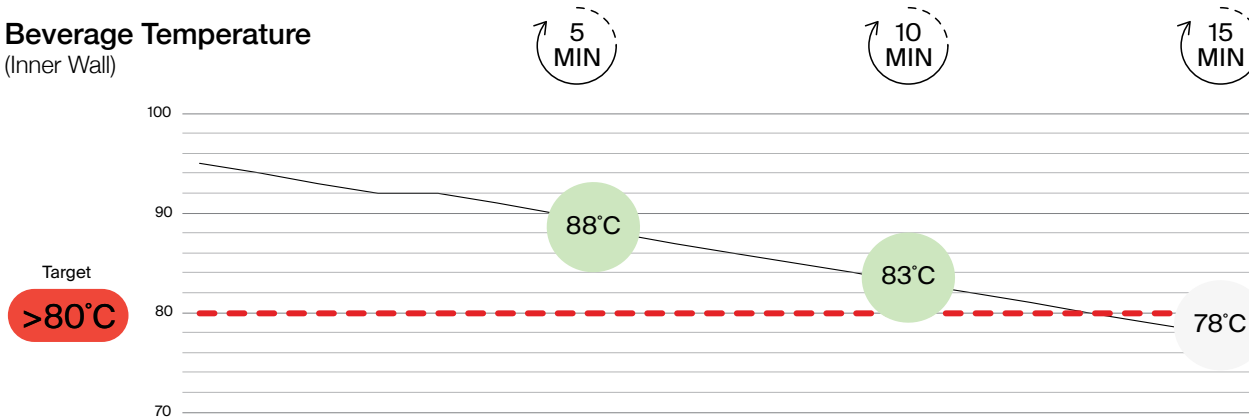

REFINED CUP PROFILE

Flexible wrap material, cutting-edge application technology and refined ripples for more sophisticated designs.

ULTIMATE BRANDING OPPORTUNITIES

Distinctive “brand bands” at the base, and side seam, provide multiple brand and messaging opportunities.

Unrivalled Performance

Still the leading cup for insulation

Ripple Refined™ maintains optimal beverage temperature of around 80°C for 15 minutes

Beverage Temperature
(Inner Wall)

Touch Temperature
(Outer Wall)