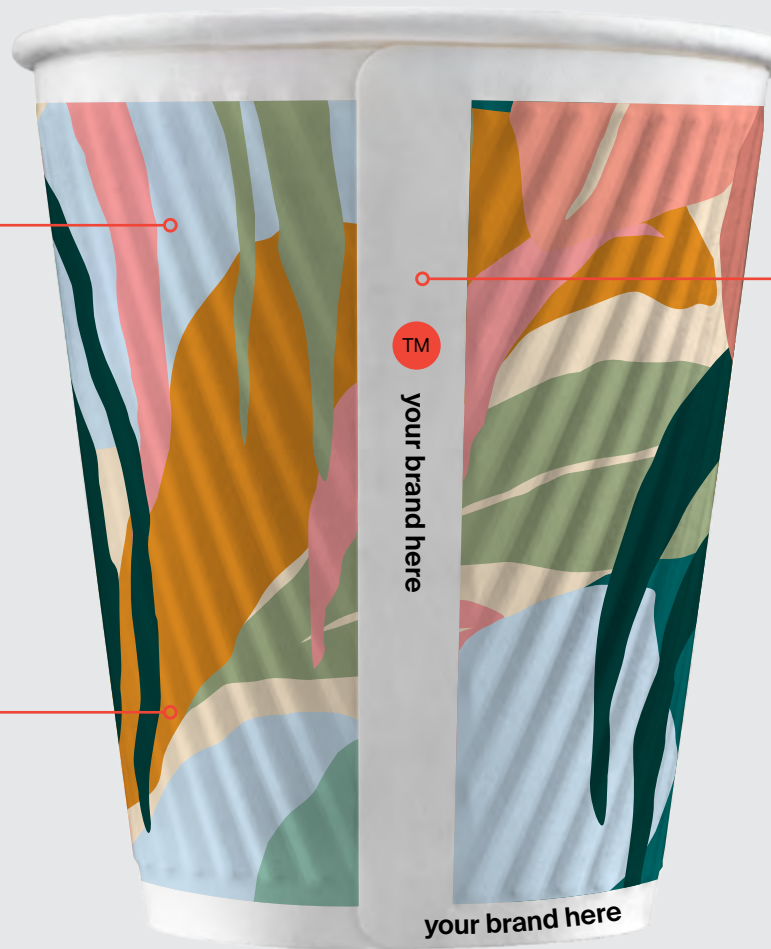

Contact us today to find out why everyone's talking about Ripple Refined™.

Ripple Refined™

BY DETPAK

UNRIVALLED INSULATION

Keeps cups cooler on the outside, and contents warmer for longer, for an improved customer experience.

REFINED CUP PROFILE

Flexible wrap material, cutting-edge application technology and refined ripples for more sophisticated designs.

ULTIMATE BRANDING OPPORTUNITIES

Distinctive “brand bands” at the base, and side seam, provide multiple brand and messaging opportunities.

Unrivalled Performance

Still the leading cup for insulation

Ripple Refined™ maintains optimal beverage temperature of around 80°C for 15 minutes

Beverage Temperature
(Inner Wall)

Touch Temperature
(Outer Wall)

Minimum order for custom print is 50k.

Textured high-quality print surface.

Branding on the go

Prominent flat side seam provides additional "brand band" real estate.

Apply your own custom design and messaging.