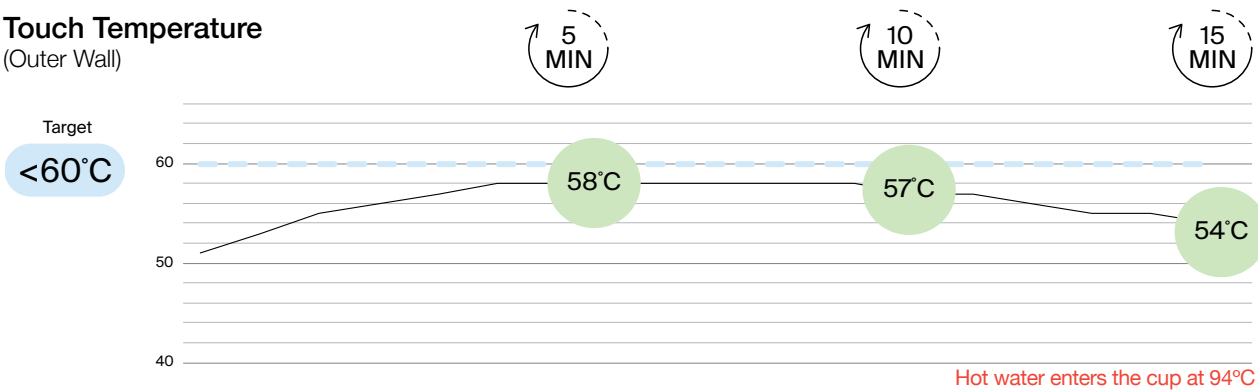

Unrivalled Performance

Still the leading cup for insulation

Ripple Refined™ maintains optimal beverage temperature of around 80°C for 15 minutes

Beverage Temperature
(Inner Wall)

Touch Temperature
(Outer Wall)